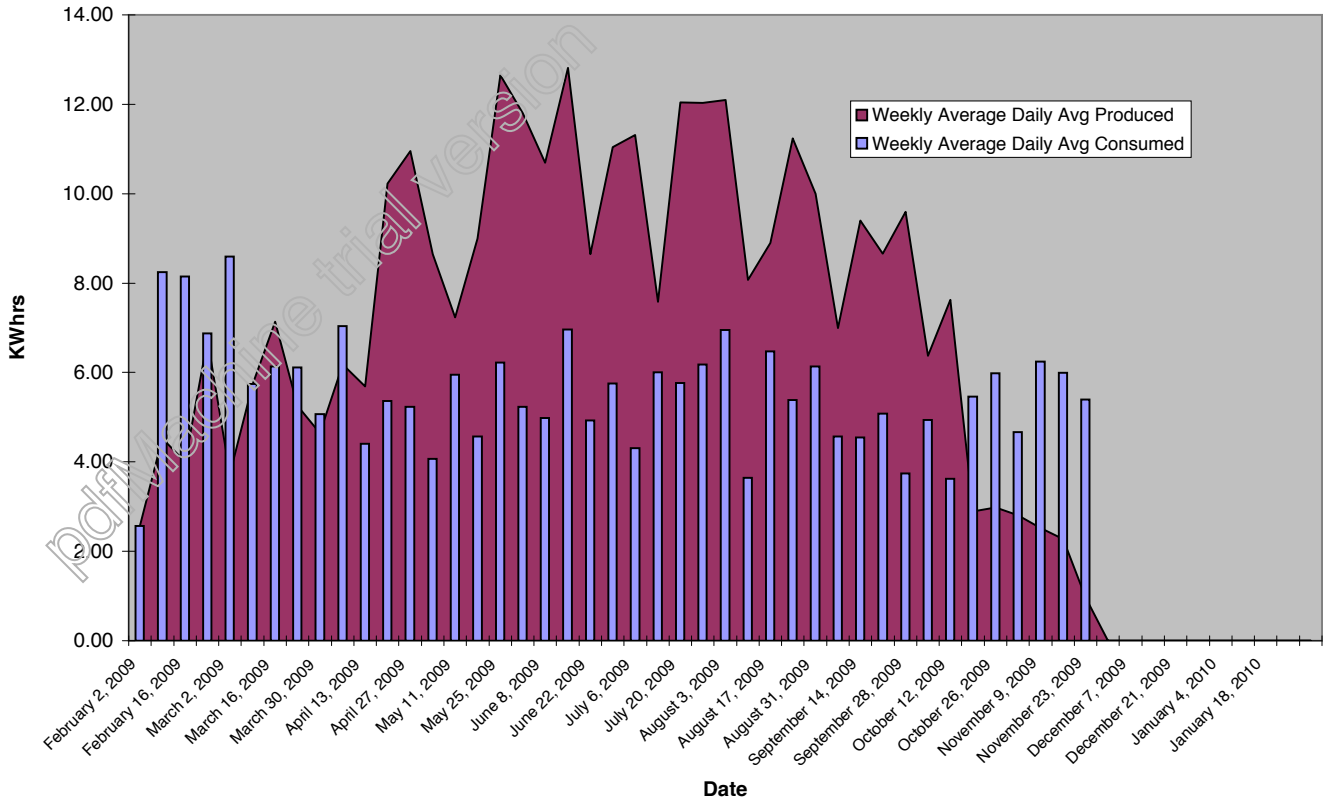

Eco-Sense Cumulative Energy Charting

Average Daily Energy - Weekly

Average Daily Energy - based on Weekly data

Cumulative Net Zero