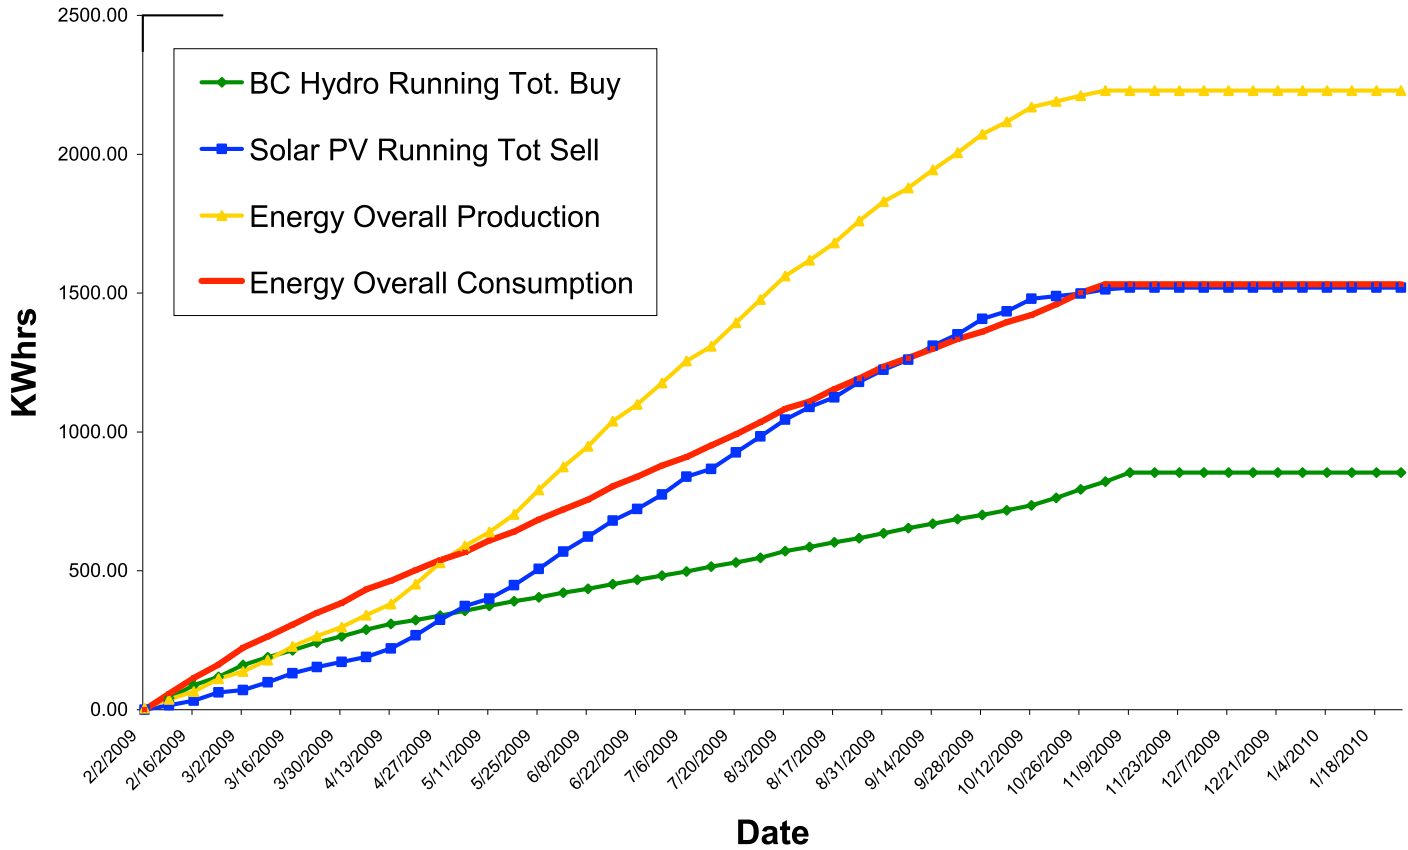

Eco-Sense Cumulative Energy Charting

Average Daily Energy - Weekly

Average Daily Energy - based on Weekly data

Cumulative Net Zero